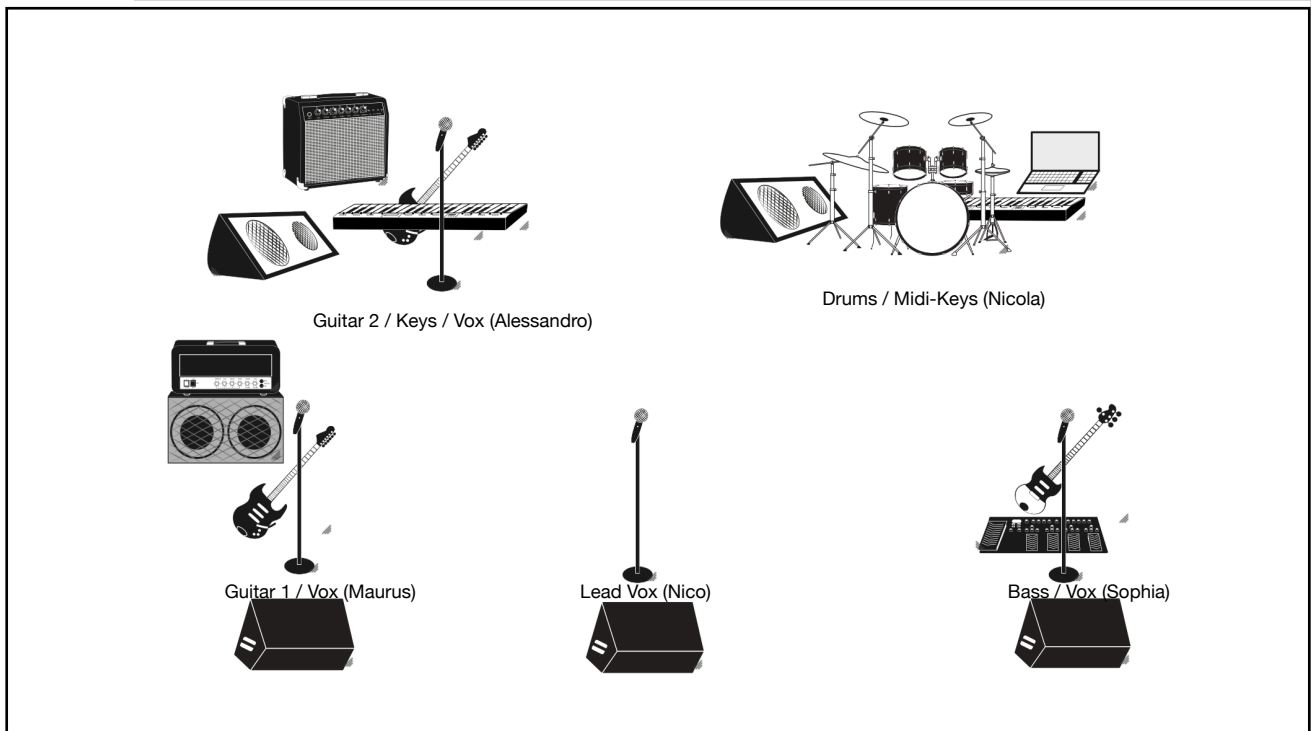

Techrider UNLSH

Unser Material:

- 1x Bassdrum
- 1x Snare
- 3x Toms
- 1x HiHat
- 1x Ride
- 2x Crash
- 1x Splash
- 1x Double Bass Pedal
- 1x Boss GT-6B Bass Processor
- 1x Hughes & Kettner Grandmeister Deluxe 40
- 1x Hughes & Kettner TM 212 Cabinet
- 1x Boss Katana 50 MK II
- 1x Roland Juno DS-88
- 1x M-Audio Midi Keyboard
- 1x Focusrite Scarlett 2i2