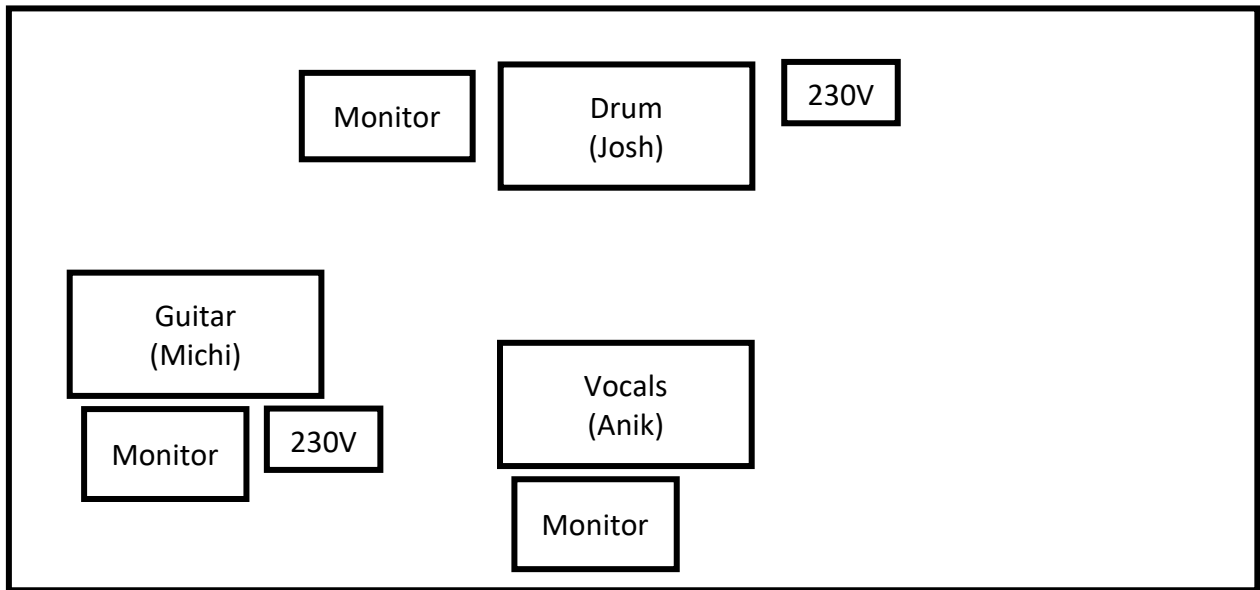

## Input List

1	Basdrum	Mic
2	Snare	Mic
3	Hi-Hat	Mic
4	Tom 1	Mic
5	Tom 2	Mic
6	Overhead L	Mic
7	Overhead R	Mic
8	Sample Pad; Sub Out L (Bass, Synths, etc.)	DI
9	Sample Pad; Sub Out R (Bass, Synths, etc.)	DI
10	Sample Pad; Master Out L (Electronic Drum Sounds)	DI
11	Sample Pad; Master Out R (Electronic Drum Sounds)	DI
12	Electric Guitar L	DI
13	Electric Guitar R	DI
14	Vocals	Mic