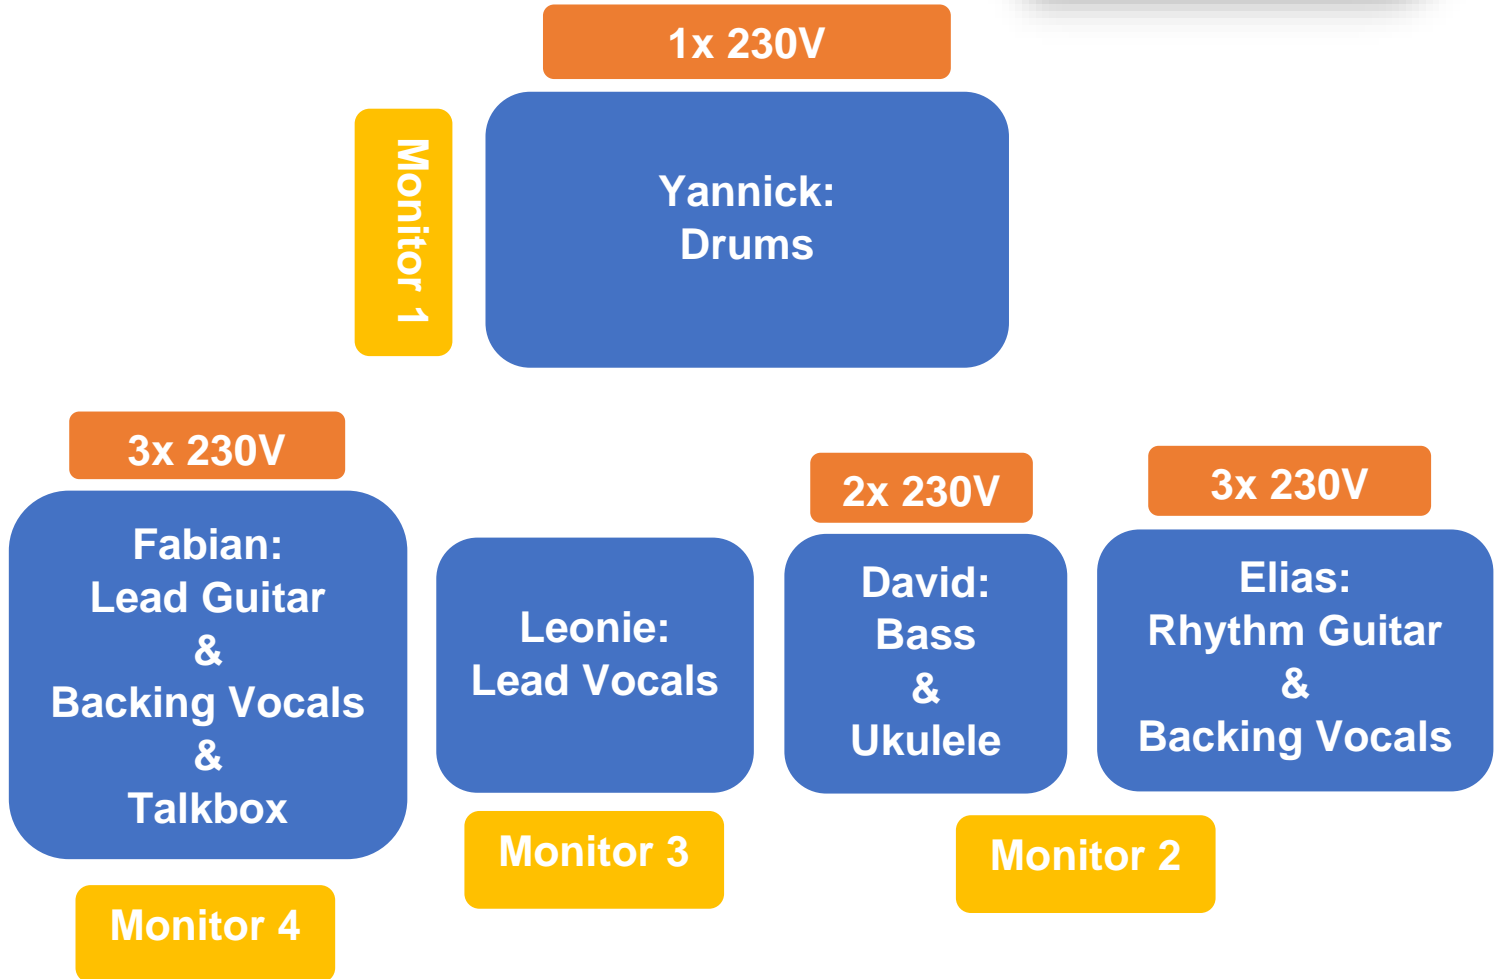

# Stagerider Neptun

<b>Ukulele:</b>
Pick-Up + DI

<b>Talkbox:</b>
XLR Output (SM57)

<b>Drums:</b>
Bass Drum
Snare Drum
Mid Tom
Floor Tom
Hi Hat
Crash 1
Crash 2
Ride

<b>Contact:</b>
Fabian Rohner
info@neptunband.ch
078 823 77 09
www.neptunband.ch