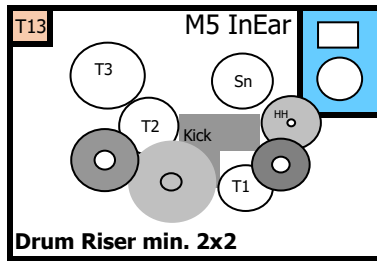

Technical Rider The Pearlbreakers 2017/2018

THE PEARLBREAKERS

Contact Infos:
Raphael Felber (Bass)
raphaelfelber@gmx.ch
+41(0)78 843 67 00

Vocal Mic

Strom T13

DI - Box

Monitor

Line	Soucre	Mic / DI	Insert
1	Kick	Beta 91	Comp/Gate
2	Snare 1 Top	SM 57	Comp/Gate
3	Snare 1 Bot	SM 57/904	
4	Hi Hat	Cond	
5	Tom 1	904	Gate
6	Tom 2	904	Gate
7	Floor	904	Gate
8	OH Left	Cond	
9	OH Right	Cond	
10	Bass	DI Out	Comp
11	Guit 1 (Rhythm)	e 509	
12	Guit 2 (Lead)	SM57/e609	
13	Vox Alessandro	Beta58	Comp/D'ess/Delay!!

Infos:

Sägner hat eigenes Beta 58 und e509 für Vox AC-30

Drummer hat eigenes InEar-System