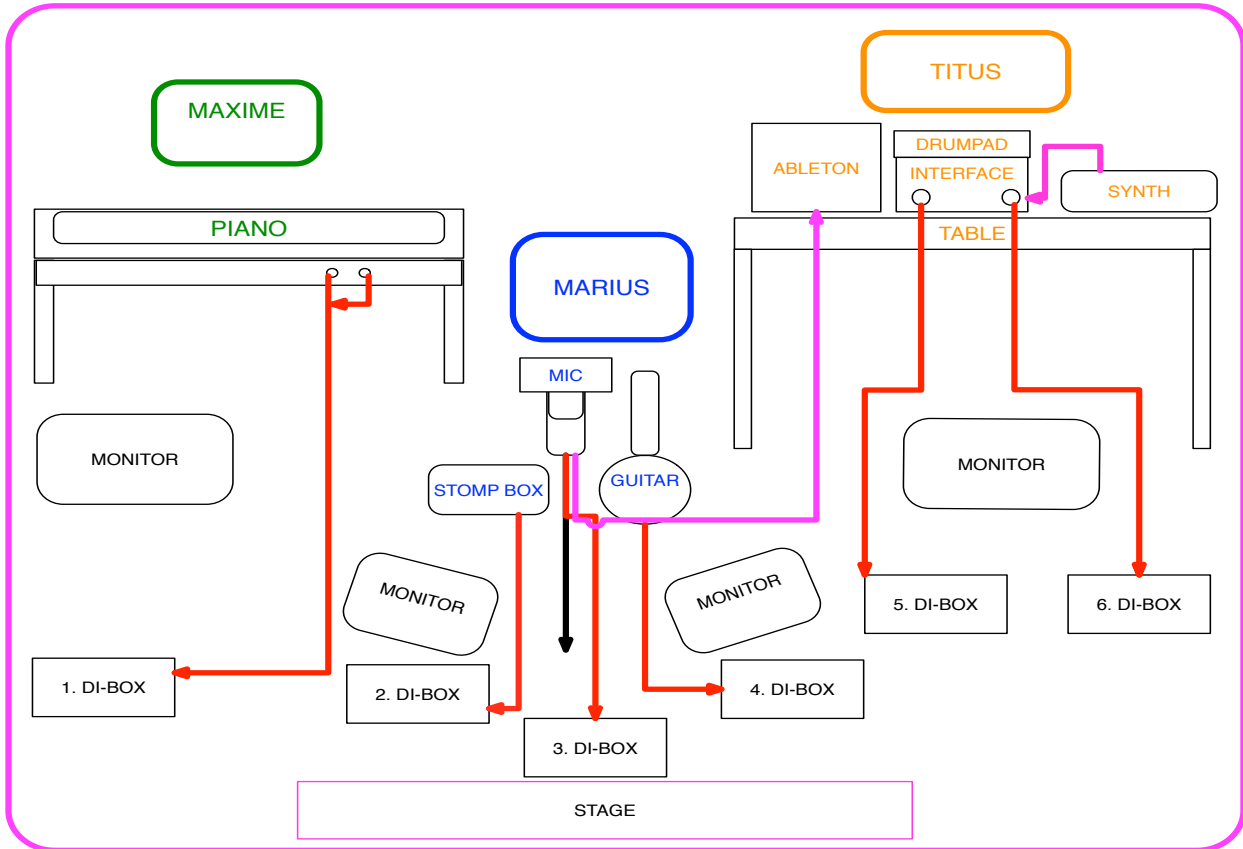

# MARIUS BEAR TECHRIDER

MARIUS BEAR TECHRIDER

NAME	INSTRUMENT	INPUT	ADDITIONALS	
<b>MARIUS</b>	VOCAL/MIC GUITAR STOMPBOX	1xXLR 1xDI BOX/JACK 1xDI BOX/JACK	1xBAR CHAIR	
<b>TITUS</b>	ABLETON LIVE!/ DRUMPAD  SYNTH	1xDI BOX/JACK (stereo)  1xDI BOX/JACK (stereo)	1xTABLE 1.5x1.0m (1.2.-1.3m)  3xSOCETS(electr.)	
<b>MAXIME</b>	E-PIANO	2x DI BOX OR 1xDI BOX/JACK (stereo)	CHAIR	