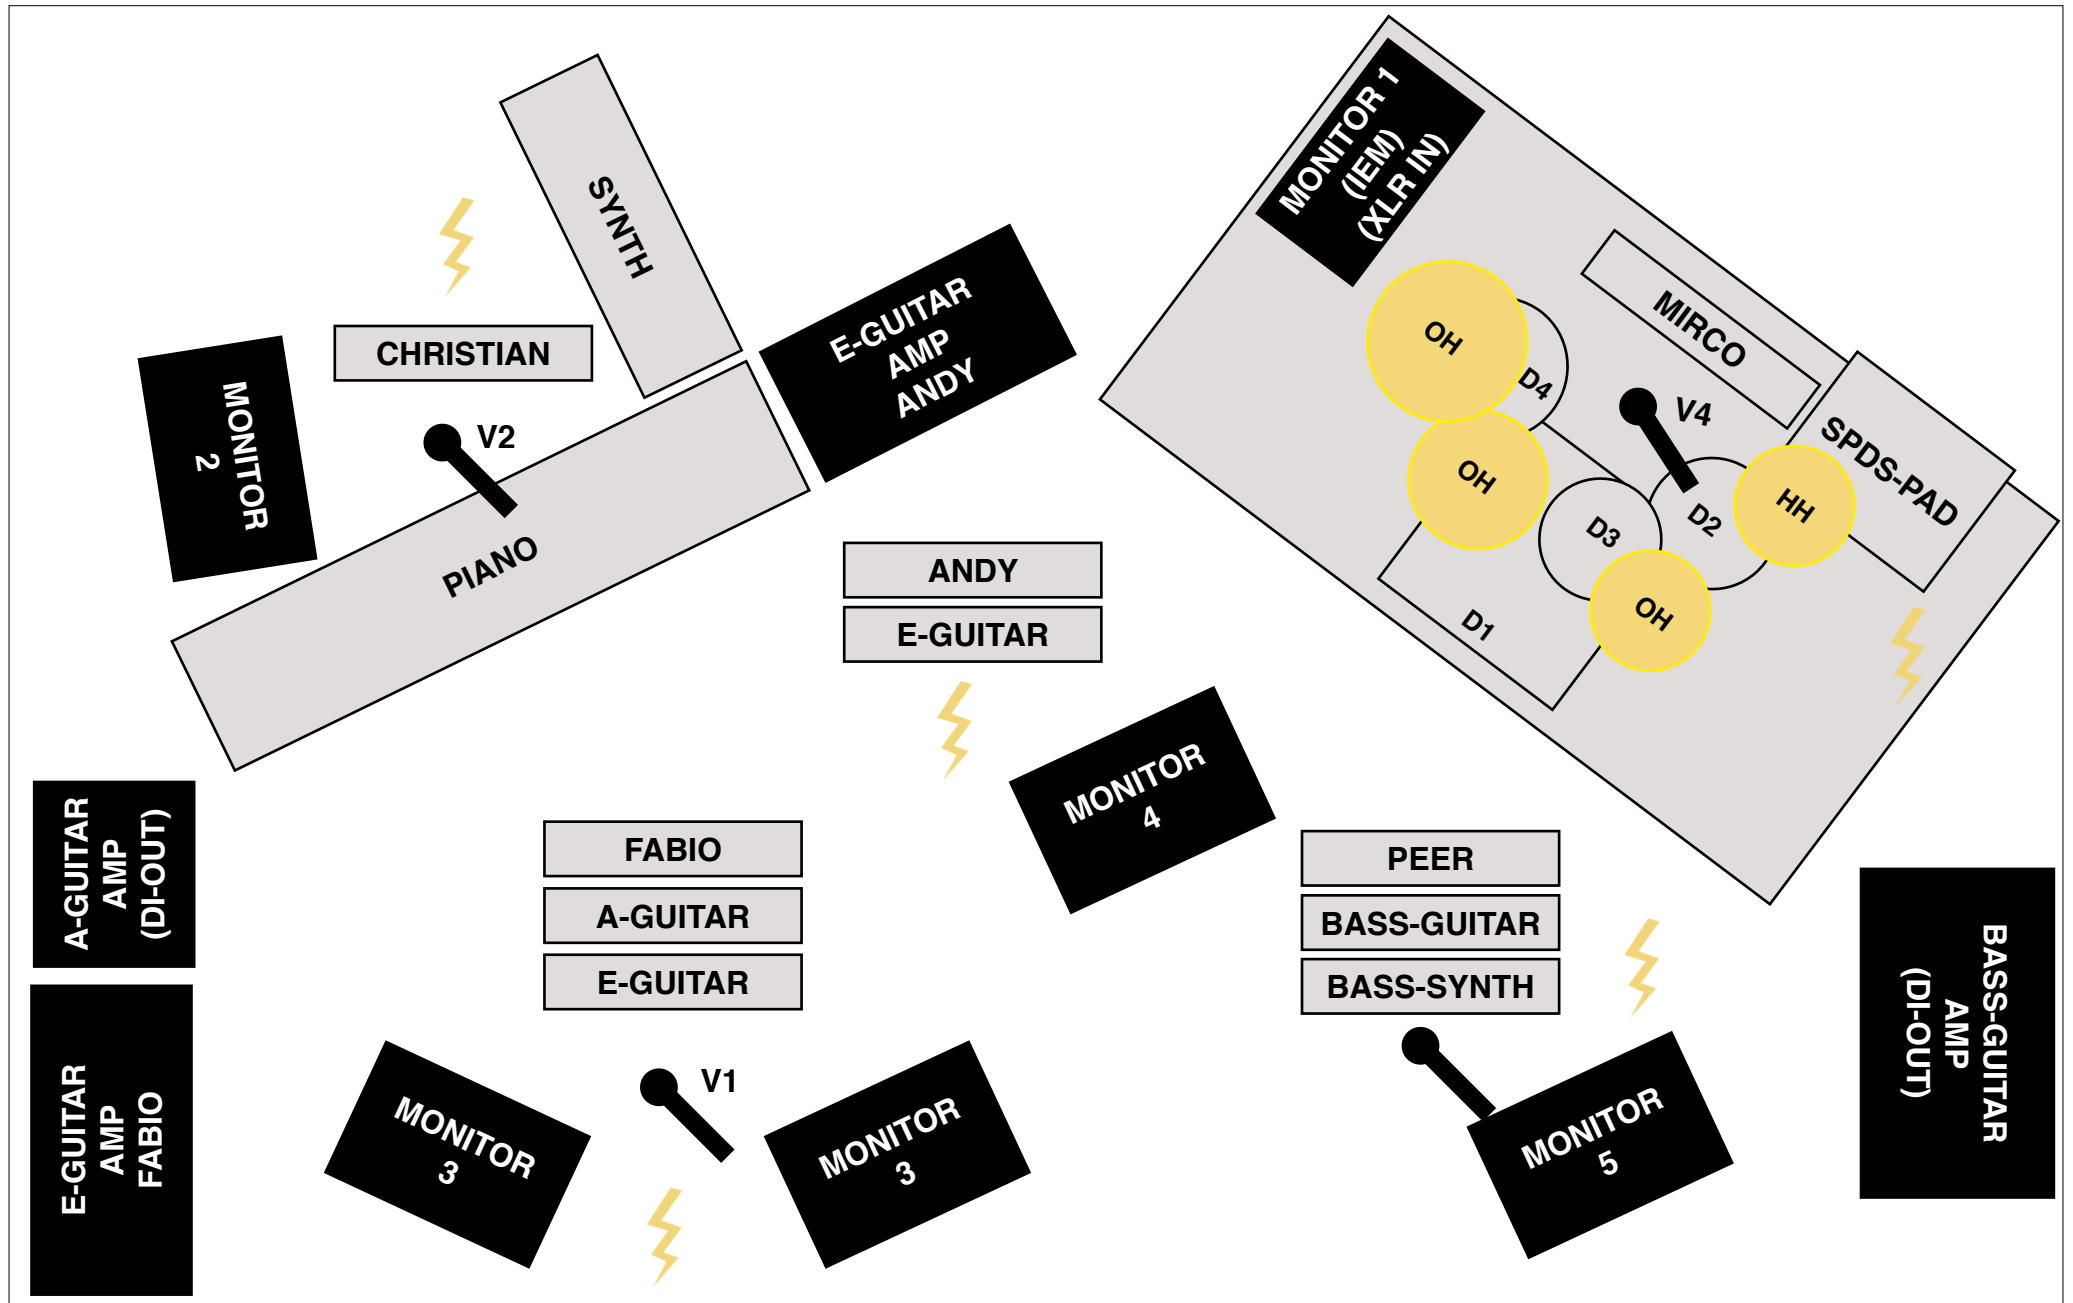

Stageplan

Technical Rider

Drums

D1	Bassdrum (Beta91A or similar and D112 or similar)
D2	Snare (top+bottom)
D3	Rack-Tom
D4	Floor-Tom
HH	Hi-Hat
OH	Cymbals (3)
Pad	1x STEREO out (Jack), optional MONO

Keys

Nord Stage 2
2x STEREO out (Jack), optional MONO

Dave Smith MOPHO X4
1x STEREO out (Jack), optional MONO

Bass-Synth

1x MONO out Dave Smith MOPHO X4

Acoustic Guitar AMP

XLR DI-Out, optional without AMP

Electric Guitar AMPs

2*12" VOX AC30VR
2*12" SUHR Combo

Bass Guitar AMP

Hughes & Kettner Top (XLR DI-Out)
2*10" Bass Box

Vocals

V1	Lead Vocals
V2	Vocals
V3	Background Vocals
V4	Background Vocals

Patchlist

CH INPUT

01	Kick IN	Beta91A or similar
02	Kick OUT	Audix D6 or similar
03	Snare TOP	Beta 56A, SM57 or similar
04	Snare BOTTOM	SM57 or similar
05	Rack Tom	Beta 56A, e904 or similar
06	Floor Tom	Beta 56A, e904 or similar
07	HiHat	e914 or similar
08	Overhead L	e914 or similar
09	Overhead R	e914 or similar
10	Drum Pad L	DI
11	Drum Pad R	DI
12	Bass Guitar AMP	DI
13	Bass Synth	DI
14		
15		
16		
17	E-Git Andy	SM57, E906 or similar
18	E-Git Fabio	SM57, E906 or similar
19	A-Git Fabio	DI
20	Piano L	DI
21	Piano R	DI
22	Nord Synth L	DI
23	Nord Synth R	DI
24	Dave Smith L	DI
25	Dave Smith R	DI
26	Vocals Fabio	SM58 or similar
27	Vocals Christian	SM58 or similar
28	Vocals Peer	SM58 or similar
29	Vocals Mirco	SM58 or similar
30		
31		
32		

REQUIRED MIC

MIX-BUS

01	Monitor Drums
02	Monitor Keys
03	Monitor Lead
04	Monitor Guitar
05	Monitor Bass
06	
07	
08	
09	
10	
11	
12	
13	FX1
14	FX2
15	FX3
16	FX4

OUTPUT

01	Monitor Drums
02	Monitor Keys
03	Monitor Lead
04	Monitor Guitar
05	Monitor Bass
06	
07	
08	
09	
10	
11	
12	
13	NEARFILL L
14	NEARFILL R
15	FRONT MAIN L
16	FRONT MAIN R